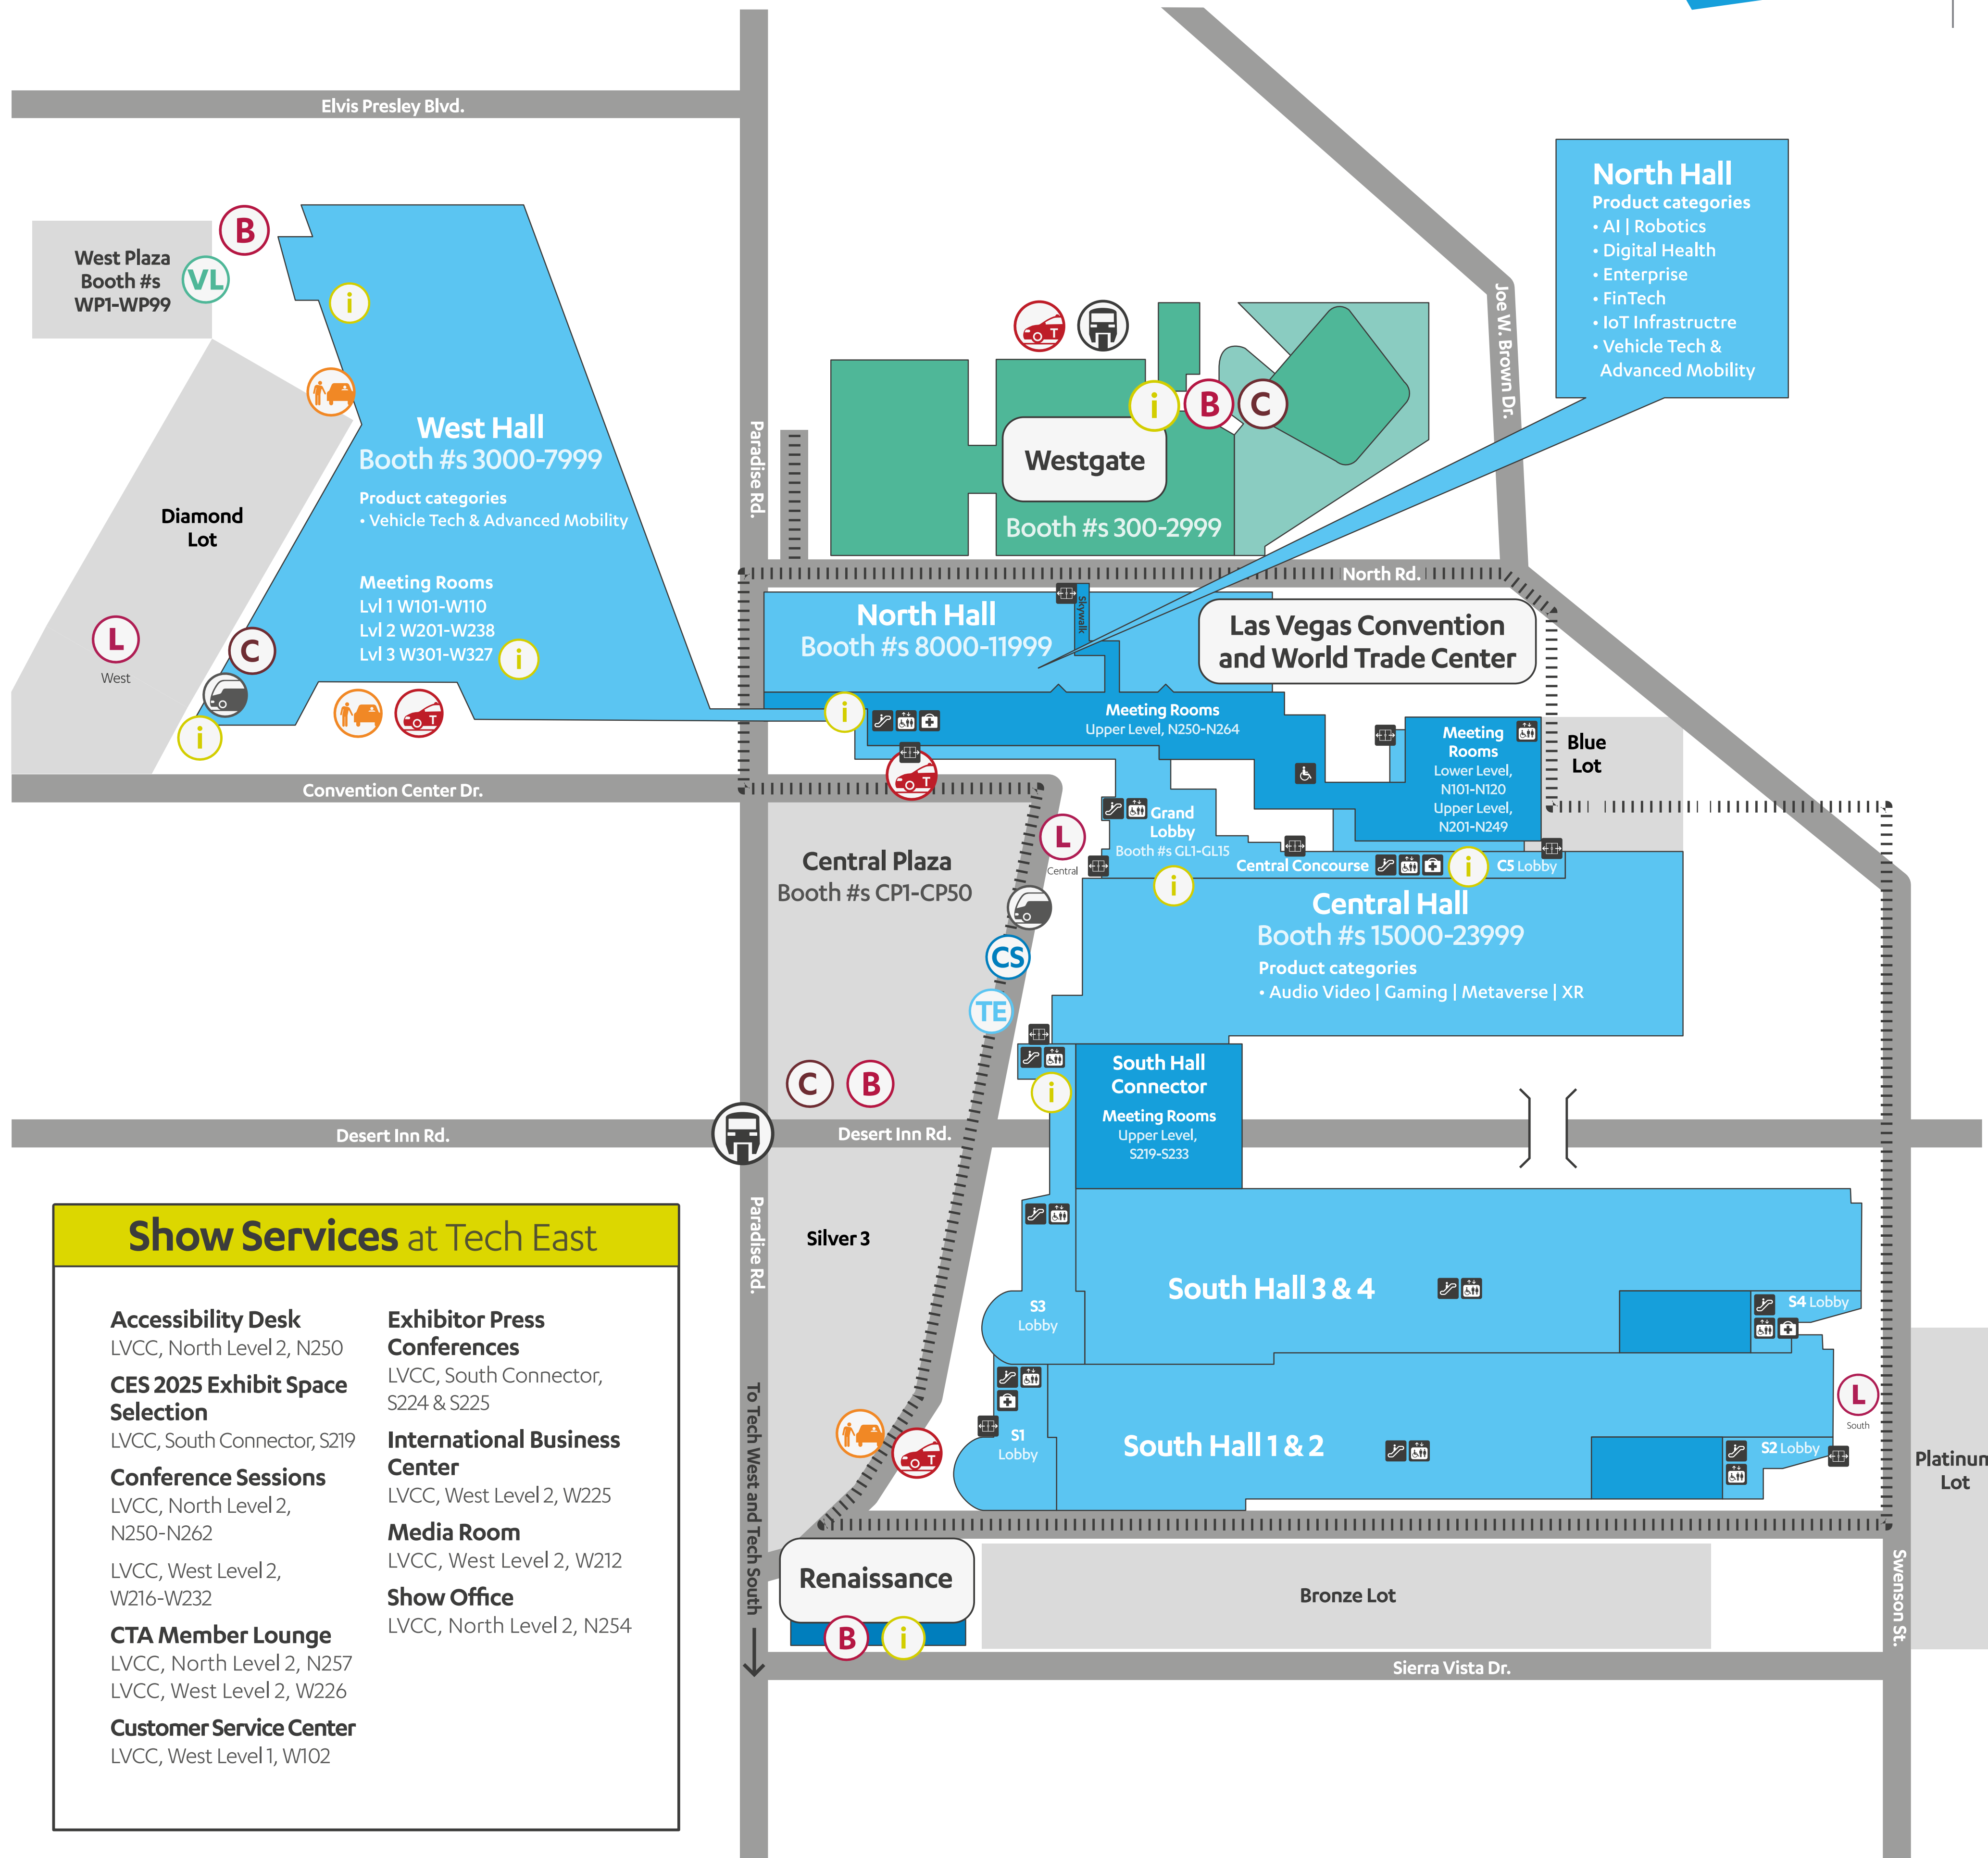

### Show Services at Tech East

<p><b>Accessibility Desk</b> LVCC, North Level 2, N250</p> <p><b>CES 2025 Exhibit Space Selection</b> LVCC, South Connector, S219</p> <p><b>Conference Sessions</b> LVCC, North Level 2, N250-N262 LVCC, West Level 2, W216-W232</p> <p><b>CTA Member Lounge</b> LVCC, North Level 2, N257 LVCC, West Level 2, W226</p> <p><b>Customer Service Center</b> LVCC, West Level 1, W102</p>	<p><b>Exhibitor Press Conferences</b> LVCC, South Connector, S224 &amp; S225</p> <p><b>International Business Center</b> LVCC, West Level 2, W225</p> <p><b>Media Room</b> LVCC, West Level 2, W212</p> <p><b>Show Office</b> LVCC, North Level 2, N254</p>
--------------------------------------------------------------------------------------------------------------------------------------------------------------------------------------------------------------------------------------------------------------------------------------------------------------------------------------------------------------------------------------------------------------------	-----------------------------------------------------------------------------------------------------------------------------------------------------------------------------------------------------------------------------------------------------------------------------

### Key

Accessibility Desk	Automatic Doors	Badge Pickup	C Space Shuttle	Customer Service	Elevators	Hotel Shuttle Buses	Information	Las Vegas Monorail	LVCC Loop	Passenger Pickup/Drop-off	Taxi	Tech Express	Vegas Loop

Explore CES exhibit venues at [ces.tech](https://ces.tech). As of Oct. 3, 2023. Locations subject to change. Map not to scale.